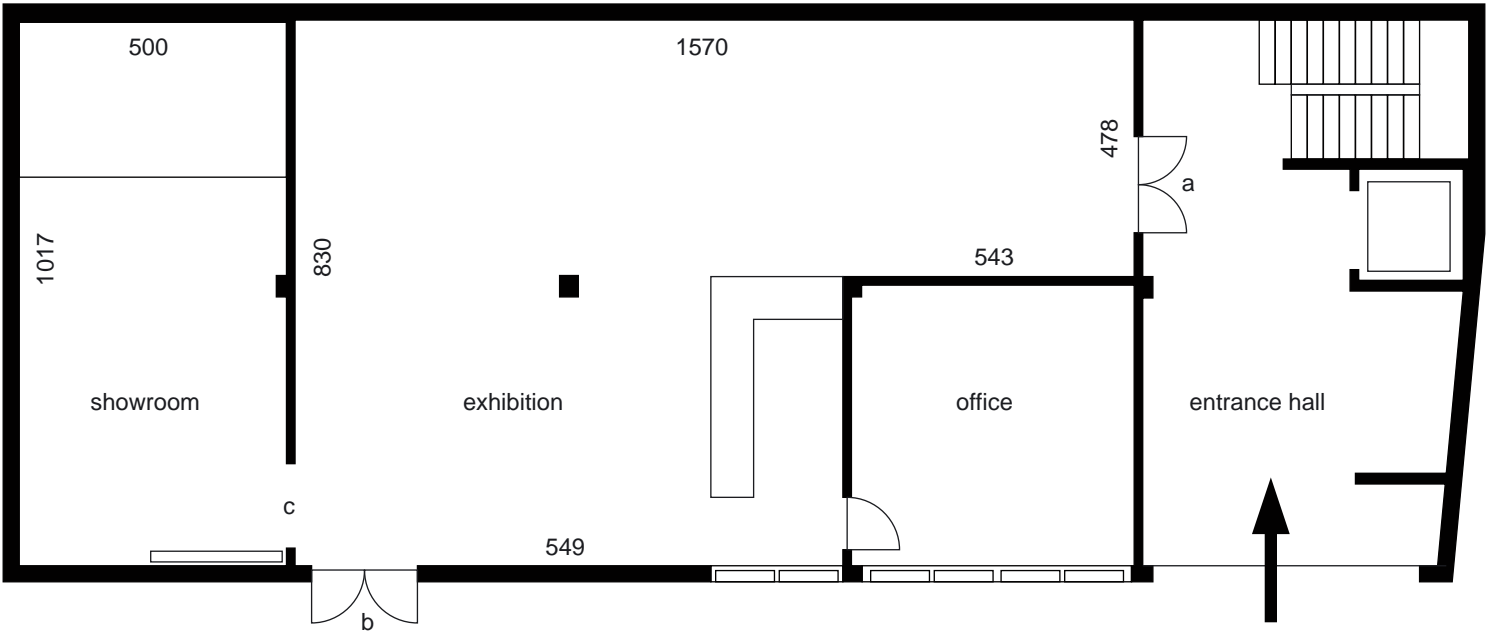

all measures in cm

wall height 355 central column 35 x 40

exhibition space (125 m²)
1570 x 1021, wall height 355

showroom (50 m²)
500 x 1017, wall height 355 (325 in the rear)

a: gallery entry
h 241 x w 180

b: garage exit
h 278 x w 196

c passage:
h 320 x w 158