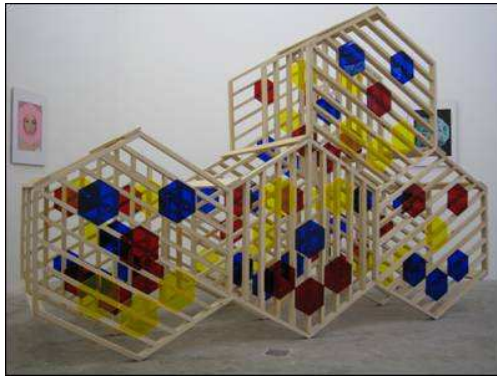

DAVIDE CASCIO

(CH, 1976)

Be-building, 2010

Wood, plexiglass

215 × 317 × 120 cm

CHF 22,000.00 (excl. tax)