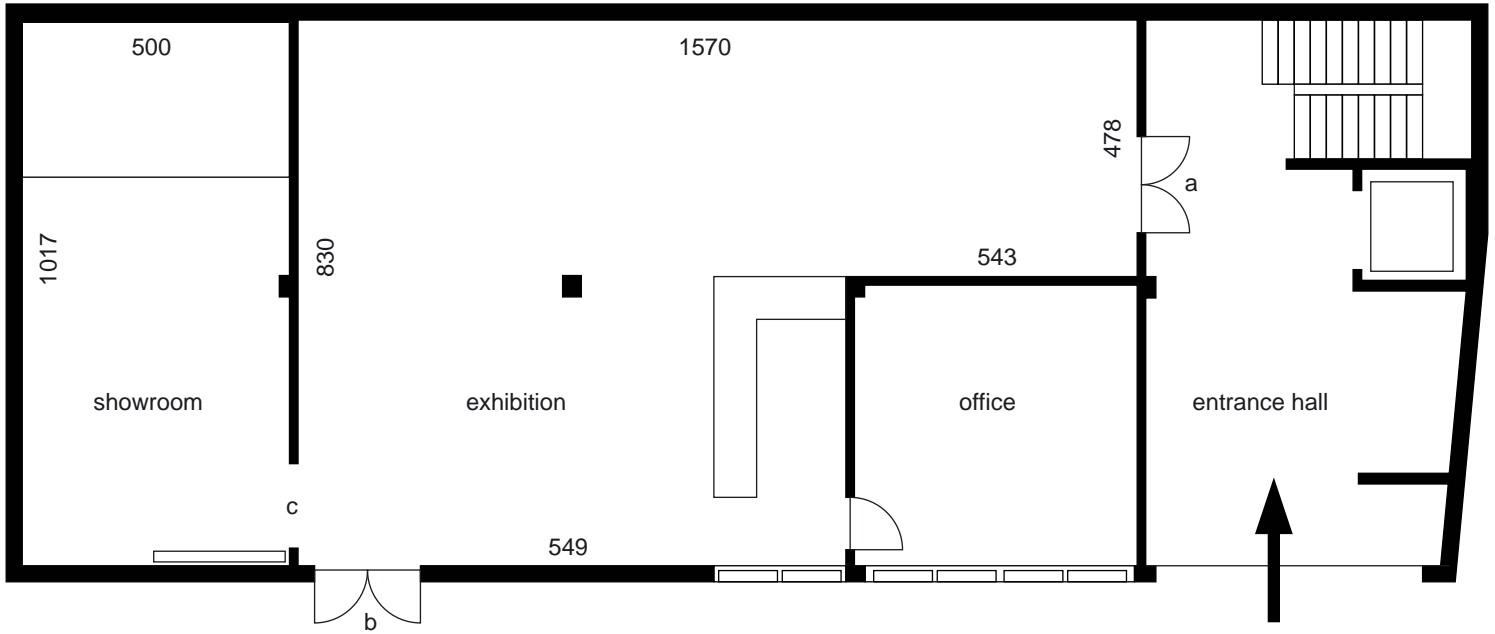

all measures in cm

wall height 355 central column 35 x 40

exhibition space (125 m²)
1570 x 1021, wall height 355

showroom (50 m²)
500 x 1017, wall height 355 (325 in the rear)

a: gallery entry
h 241 x w 180

b: garage exit
h 278 x w 196

c passage:
h 320 x w 158